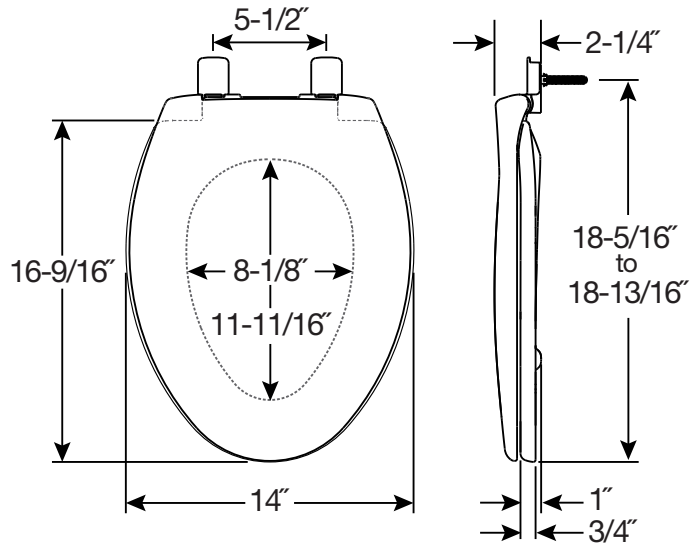

AFFINITY™ 380E4

RESIDENTIAL PLASTIC TOILET SEAT

FEATURES:

- **STA-TITE® Seat Fastening System™**
Never Loosens™
- **Easy•Clean & Change®**
Removes for cleaning
- **Whisper•Close®**
Slowly and quietly closes
- **Precision Seat Fit™**
1/2" front-to-back adjustability provides the perfect bowl fit
- **Super Grip Bumpers™**
Provides greater stability

SPECIFICATIONS:

- Size:** Elongated
- Material:** Plastic
- Style:** Closed Front with Cover
- Ring Bumpers:** Two
- Hinges:** Plastic
- Hardware:** STA-TITE® Seat Fastening System™

Codes & Standards:  Complies with IAPMO/ANSI Z124.5 Standards Residential Classification